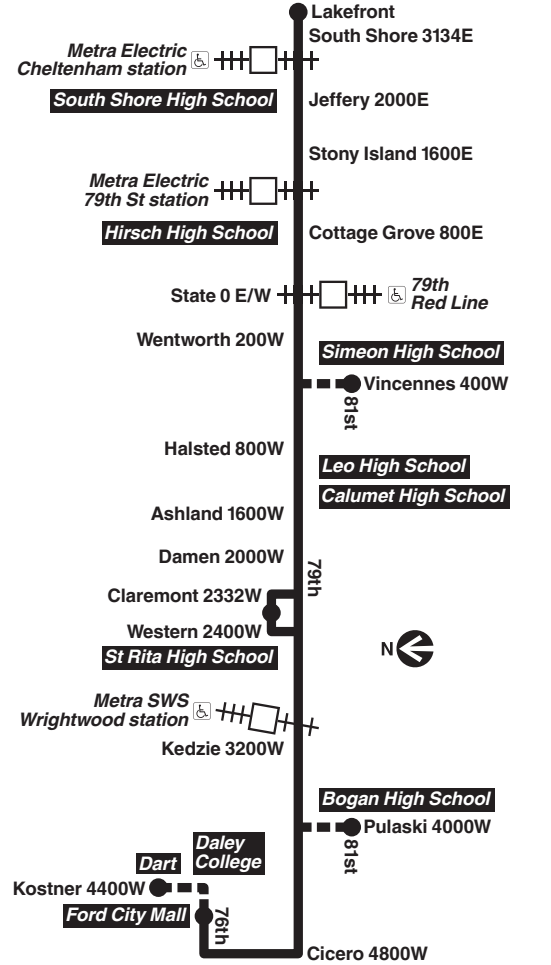

Federal law requires priority seating be designated for seniors and people with disabilities. **Please stand up** and yield these seats when needed for qualifying riders or when asked.

Schedules and other info in this timetable are subject to change. CTA does not assume responsibility for errors in timetables nor for inconvenience or damage resulting from delays.

Pay close attention to destination signs and announcements when boarding: added service may sometimes be provided over portions of this or any bus route and some trips can end before the furthest terminal on a line depending on service needs or time of day.

Bicycle racks are installed on the front of all CTA buses and are allowed on CTA trains during certain hours. See our Bike & Ride brochure or webpage for help on how to use racks and more.

Know before you go: Get alerts from us by text or e-mail about planned service changes every week or instant alerts for unplanned reroutes and disruptions. Sign up for CTA Updates today at transitchicago.com/updates.

For more travel information, use the Ventra app or call the RTA Travel Information Center at 312-836-7000. *Para obtener mayor información, en Español, llame al Centro de Información a 312-836-7000.*

Chicago Transit Authority

79 79th

Effective Mar. 24, 2024

N79 overnight (owl) service between Lakefront and Western

All CTA buses are accessible

transitchicago.com/bus/79

Monday thru Friday

#79 79th

Eastbound

LV Ford City*	79th/ Pulaski	LV 79th/ Western	79th/ Ashland	79th Red Line stn	79th/ Jeffery	AR 79th/ Lakefront
----	----	3:00N	3:05a	3:16a	3:28a	3:35a
----	----	----	3:28W	3:31	3:43	3:50
----	----	3:30N	3:35	3:46	3:58	4:05
----	----	----	3:58W	4:01	4:13	4:20
----	----	4:00	4:05	4:16	4:28	4:35
----	----	----	4:23W	4:26	4:38	4:46
----	----	4:20	4:25	4:36	4:48	4:56
----	----	----	4:42W	4:45	4:57	5:05
----	----	4:37	4:42	4:53	5:05	5:13
----	----	----	4:58W	5:01	5:13	5:21
----	----	4:53	4:58	5:09	5:21	5:28
----	----	----	5:13W	5:16	5:28	5:36
----	----	5:07	5:12	5:23	5:35	5:43
4:59a	5:05a	5:14	5:19	5:30	5:42	5:49

then every 4 to 5 minutes from 79th/Wentworth, every 5 to 9 minutes from 79th/Western, and every 12 to 16 minutes from Ford City until

6:46	6:53	7:05	7:12	7:25	7:41	7:49
----	----	7:10	7:16	7:30	7:46	7:53
6:55	7:02	7:14	7:21	7:34	7:50	7:58
6:59	7:07	7:19	7:25	7:39	7:55	8:02
----	----	7:23	7:30	7:43	7:59	8:07
7:08	7:16	7:28	7:34	7:48	8:05	8:13
----	----	7:32	7:39	7:52	8:09	8:17
7:17	7:25	7:38	7:45	8:00	8:17	8:25
----	----	7:42	7:49	8:04	8:21	8:30
7:26	7:34	7:47	7:54	8:09	8:27	8:36
7:31	7:39	7:52	7:59	8:14	8:32	8:41
----	----	7:57	8:04	8:19	8:37	8:46
7:42	7:50	8:02	8:09	8:24	8:42	8:51
----	----	8:08	8:15	8:30	8:48	8:57
7:53	8:01	8:14	8:21	8:36	8:54	9:03
----	----	8:20	8:27	8:42	9:00	9:09
8:06	8:14	8:27	8:34	8:49	9:07	9:16
8:13	8:21	8:33	8:40	8:55	9:13	9:22
----	----	8:40	8:47	9:02	9:20	9:29
8:26	8:34	8:46	8:53	9:08	9:26	9:35
8:32	8:40	8:53	9:00	9:15	9:33	9:42
8:39	8:47	8:59	9:06	9:21	9:39	9:48
----	----	9:05	9:12	9:27	9:45	9:54
8:53	9:01	9:12	9:19	9:34	9:52	10:01
9:00	9:08	9:19	9:25	9:40	9:59	10:08
9:07	9:15	9:26	9:32	9:47	10:06	10:15
9:14	9:21	9:32	9:39	9:54	10:12	10:21
----	----	9:39	9:45	10:00	10:19	10:28
9:27	9:34	9:45	9:52	10:07	10:25	10:34
9:33	9:41	9:52	9:58	10:13	10:32	10:41
----	----	9:58	10:05	10:20	10:38	10:47
9:46	9:54	10:05	10:11	10:26	10:45	10:54
----	----	10:11	10:18	10:33	10:51	11:00
9:59	10:07	10:18	10:24	10:39	10:58	11:07
10:06	10:13	10:24	10:31	10:46	11:04	11:13
10:12	10:20	10:31	10:37	10:52	11:11	11:20
----	----	10:37	10:44	10:59	11:17	11:26
10:25	10:33	10:44	10:50	11:05	11:24	11:33

then every 4 to 8 minutes from 79th/Western, and every 8 to 16 minutes from Ford City until

10:37p	10:44p	10:54p	10:59p	11:12p	11:27p	11:35p
----	----	11:02	11:07	11:20	11:35	11:43
10:50	10:57	11:07	11:12	11:25	11:40	11:48
10:53	11:00	11:10	11:15	11:28	11:43	11:51
----	----	11:18	11:23	11:36	11:51	11:59
11:10	11:18	11:27	11:33	11:45	12:00a	12:08a

then every 10 to 11 minutes from Ford City